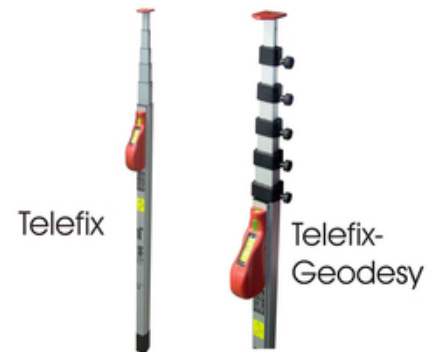

NESTLE Telefix

Article number: 18400001 ...

DESCRIPTION**Telescopic meter**

- Analogue mm-reading, easy to read at a convenient height. No bending down – no falsifying the result.
 - Telescopic extendable.
 - Two indices for inner and outer dimensions.
 - Horizontal and vertical bubble level for exact handling.
 - Accuracy according to MID-guidelines.
 - Anodized aluminium square tubes for a solid and stable stand.
 - Bilateral pressure spring lock prevents the elements from slumping down.
 - All models incl. carrying bag made of sailcloth.
 - The TELEFIX-telescopic meters are available at 3m, 4m, 5m, 6m, 8m and 10m length.
-
- Telefix telescopic meter Geodesy model, length 5m, screw fixing, model no. 18406001, for use with prisms or laser receivers.
 - Telefix 5m PLUS, Length 5m, reinforced elements, with folding hook 70cm, model no. 18409001.

**APPLICATIONS****Applications**

- Measure roof heights, ceiling heights, internal dimensions etc.
- We also offer hooks for vehicle height measurement and forestry.
- Height measurements in survey with geodesy-adaptor.

SPECIFICATIONS

Telefix 3m: 66 – 300cm, 1,600g	Model no. 18400001
Telefix 4m: 83 – 400cm, 1,900g	Model no. 18401001
Telefix 5m: 99 – 500cm, 2,200g	Model no. 18402001
Telefix 6m: 116 – 600cm, 2,400g	Model no. 18403001
Telefix 8m: 135 – 800cm, 3,200g	Model no. 18404001
Telefix 10m: 164 – 1000cm, 4,400g	Model no. 18405001
Telefix 5m Geodesy: 104 – 500cm, 2,300g	Model no. 18406001
Telefix 5m PLUS: 103 – 500cm, 3,100 g	Model no. 18409001
Hook for Telefix, 70cm	Model no. 18924000
Length / Weight	73cm / 250g
Characteristics	can be screwed, foldable